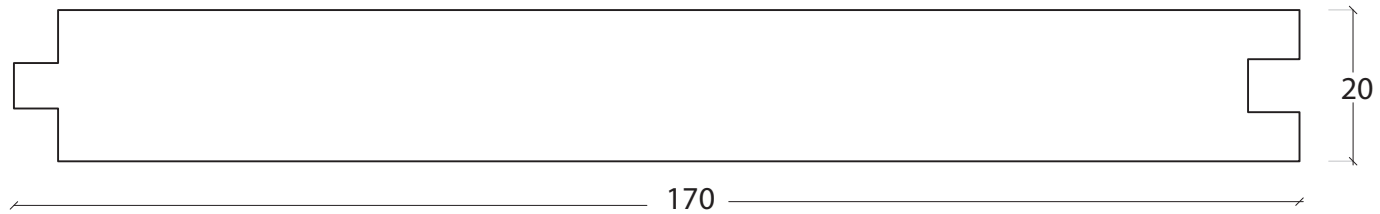

Not to scale

170  
(Face/coverage 164)

1:1 on A4

[www.woodchoose.co.uk](http://www.woodchoose.co.uk)

Title:  
Tongue and Groove 102

Ref: TG102