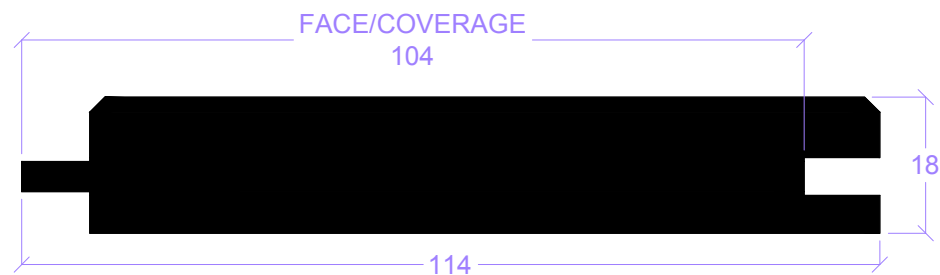

C:\Users\Shaun\Perspective Joinery & Construction\Clients\wood u choose\Tongue & Groove\TG 09 3D.png

3D image not to scale

1:1 on A4

www.woodchoose.co.uk

Title:

Tongue & Groove 09

Ref:

TG 09