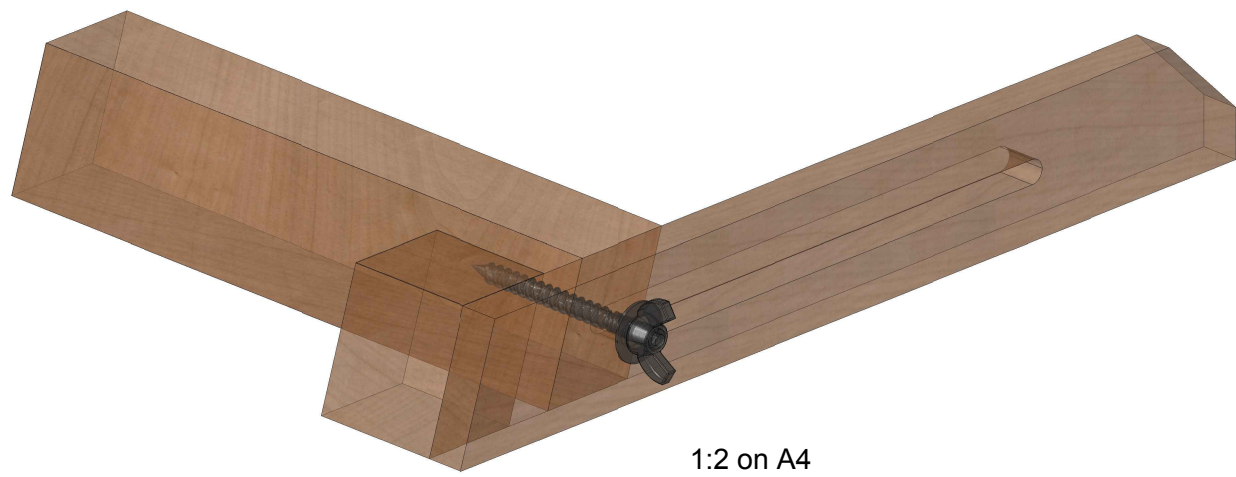

Front Xray View 1:2 on A4

Side Xray View 1:2 on A4

1:2 on A4

Not To Scale
Shown As Pair
(Picasso not included)

www.woodchoose.co.uk	
Title:	Painting Holder (pair)
Ref:	PH 01