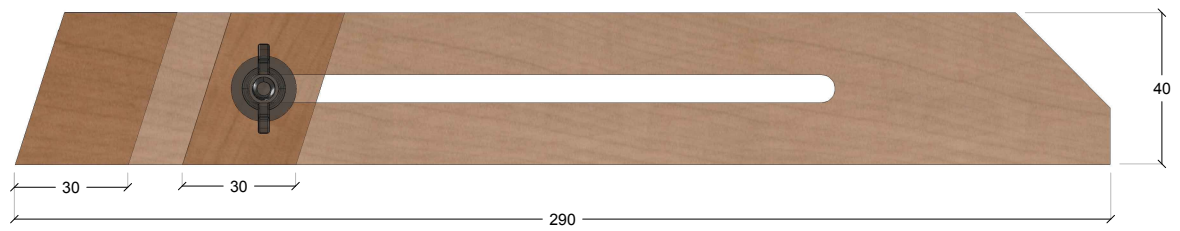

Front Xray View 1:2 on A4

Side Xray View 1:2 on A4

1:2 on A4

Not To Scale
Shown As Pair
(Picasso not included)

www.woodchoose.co.uk	
Title:	Painting Holder (pair)
Ref:	PH 01