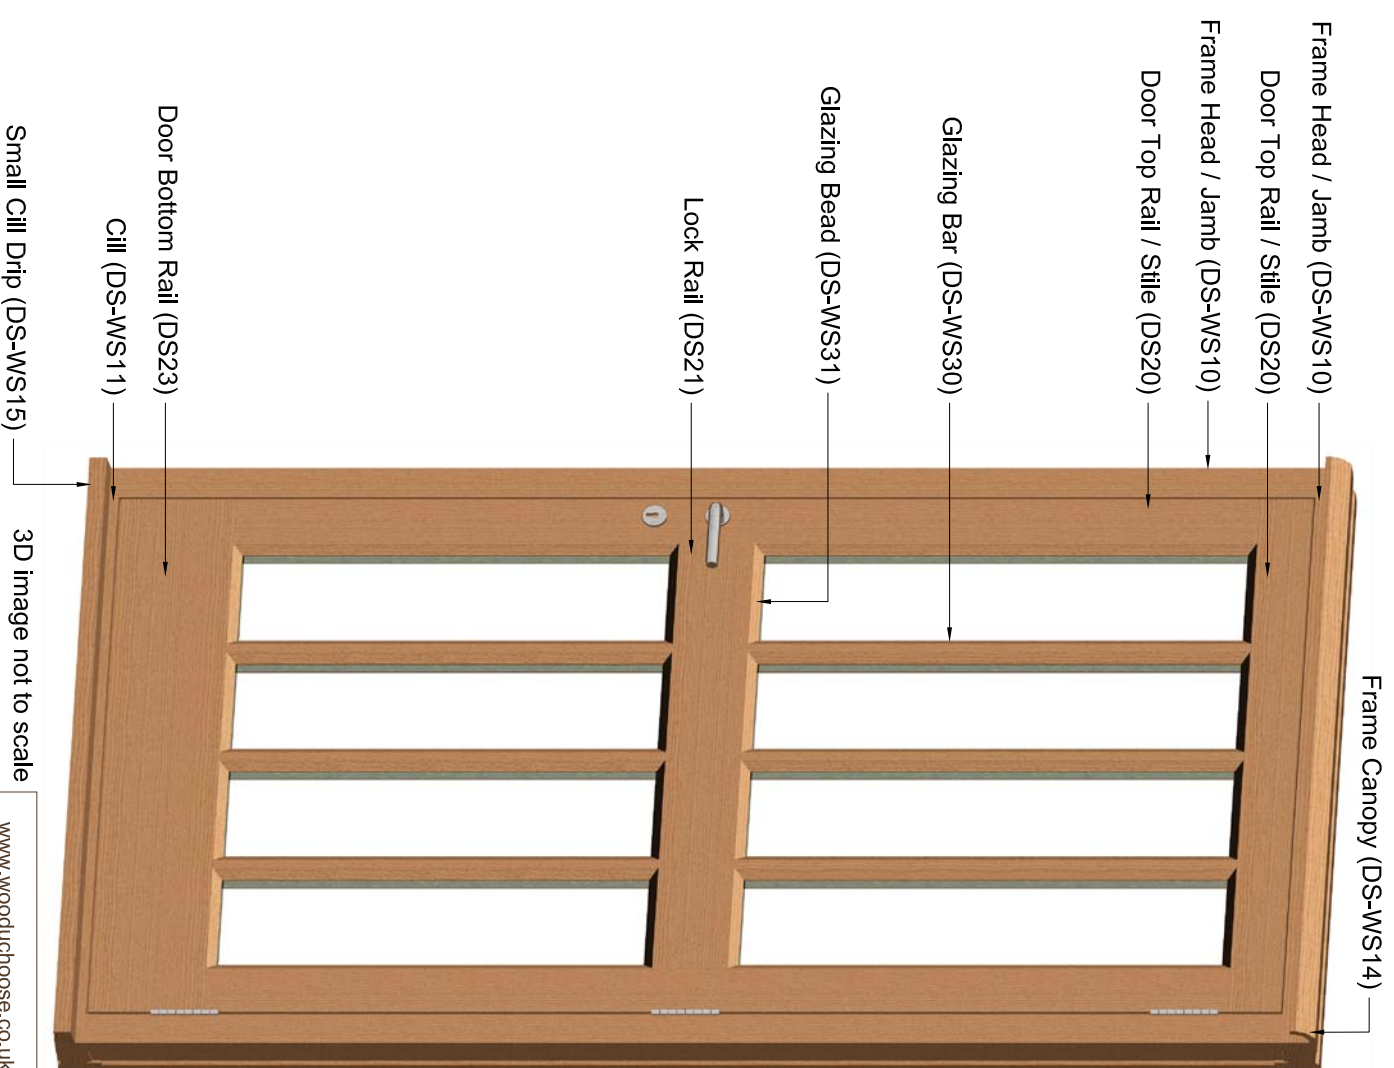

1:1 on A4

www.woodluchoose.co.uk

Title:
Double Glazed
Traditional Bespoke Door
Cill Drip (small)

Ref:

DS-WS15