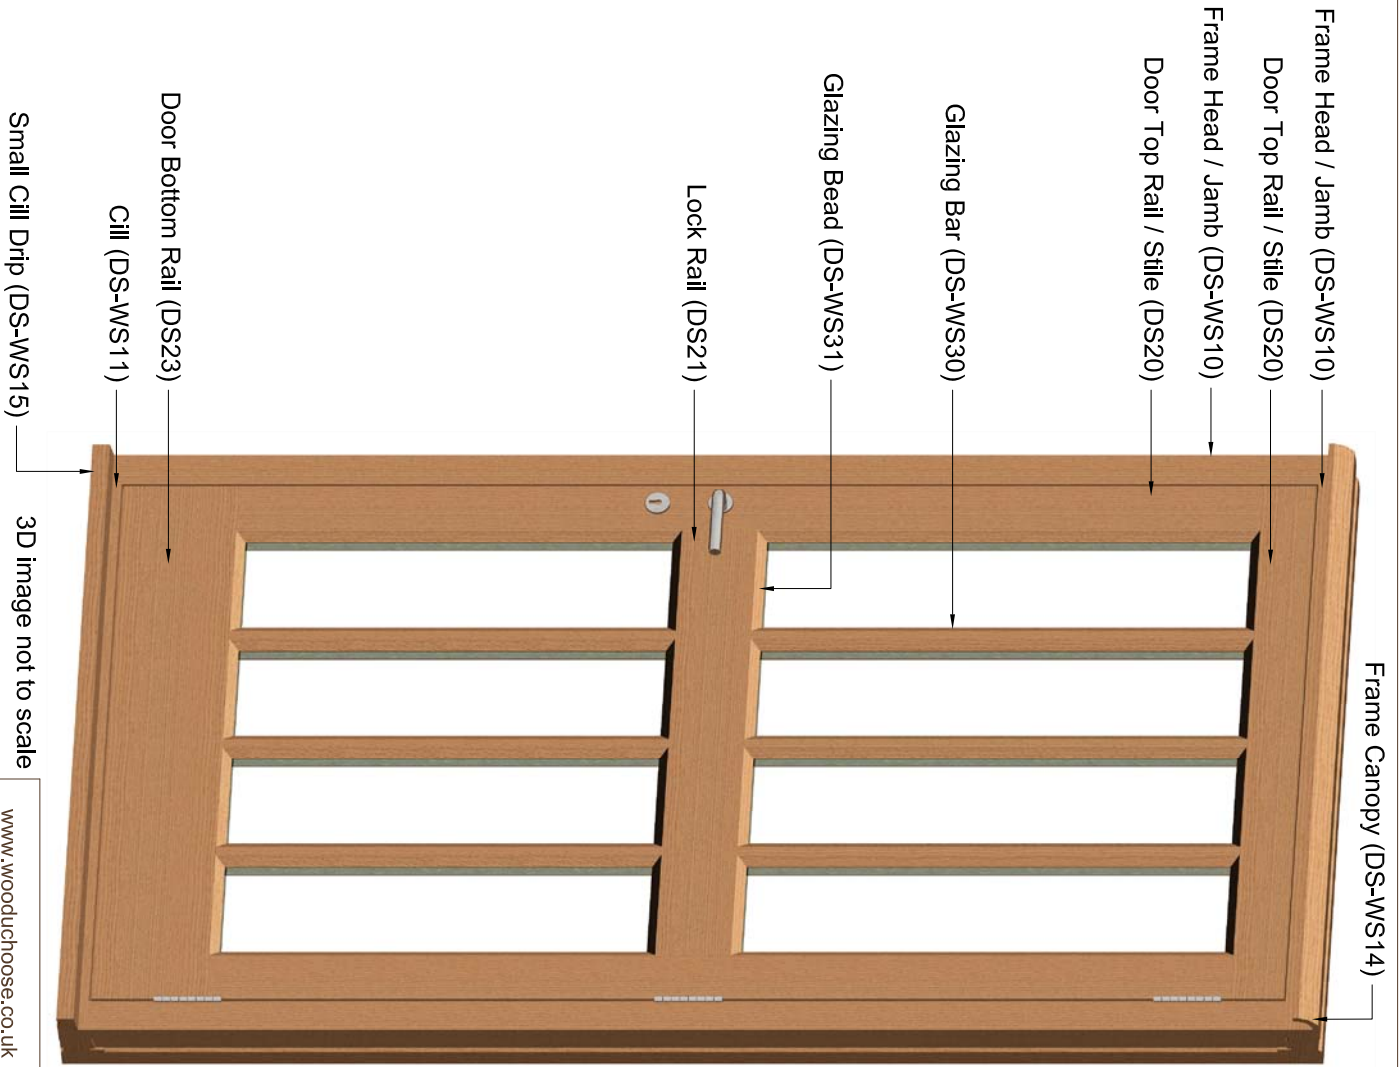

1:1 on A4

www.woodluchoose.co.uk
Title: Double Glazed Traditional Bespoke Door Frame Head / Jamb
Ref: DS-WS10