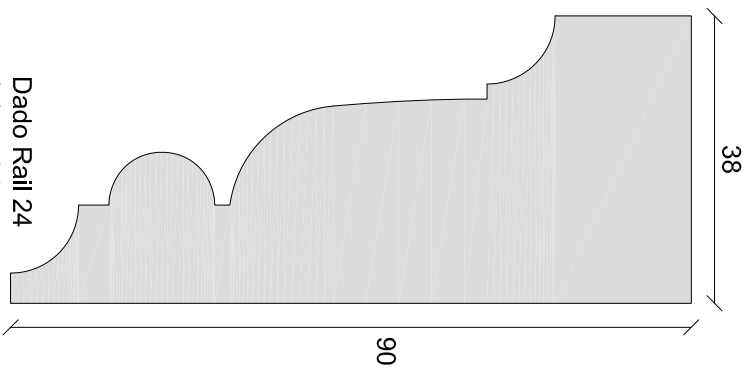

Dado Rail 24  
3D image not to scale

Dado Rail 24  
1:1 on A4

[www.woodchoose.co.uk](http://www.woodchoose.co.uk)

Title:

Dado Rail 24

Ref: DR24 (rev b)