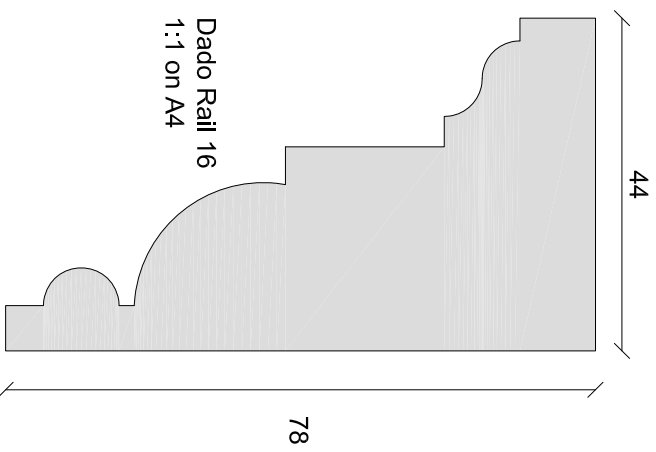

Dado Rail 16  
3D Image not to scale

www.woodchoose.co.uk

Title:

Dado Rail 16

Ref: DR16 (rev b)