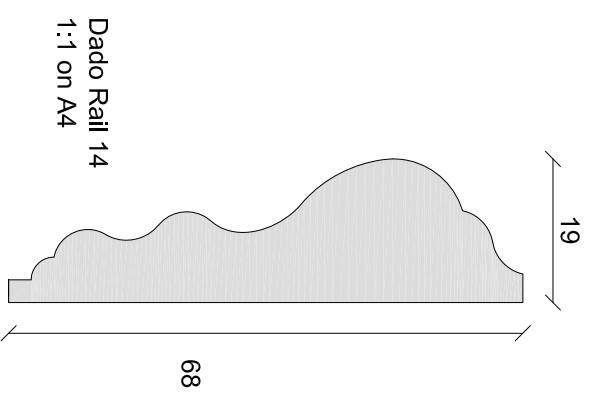

Dado Rail 14
3D image not to scale

www.woodchoose.co.uk

Title:

Dado Rail 14

Ref: DR14 (rev b)