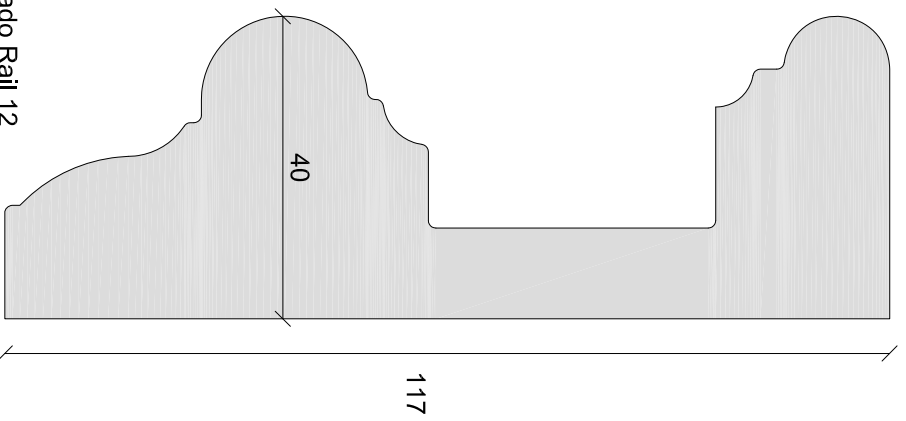

Dado Rail 12
3D Image not to scale

Dado Rail 12
1:1 on A4

www.woodchoose.co.uk

Title:

Dado Rail 12

Ref: DR12 (rev b)